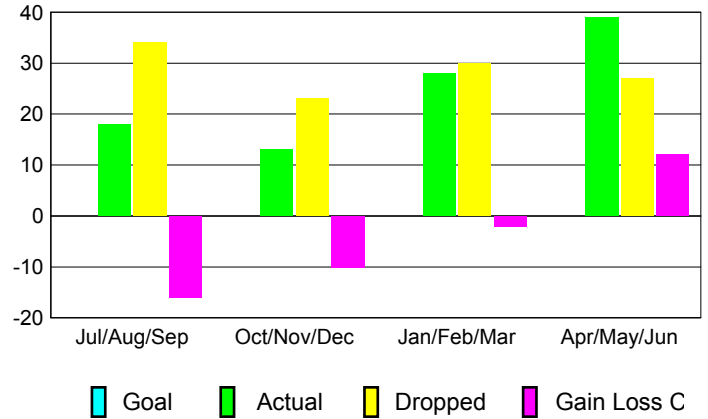

GMT: **Kenneth Schwols**

Location: **NEBRASKA**

GMT CA: **1**

CLUBS

Month	New Club Goal	Actual New Clubs	Actual Dropped Clubs	Gain/Loss of Clubs
2012-2013				
Jul/Aug/Sep		0	0	0
Oct/Nov/Dec		0	0	0
Jan/Feb/Mar		0	0	0
Apr/May/June		0	0	0
Totals		0	0	0

Club Results 2012-2013
Goal, New, Dropped, Gain/Loss

YTD Status Quo Clubs 2012-2013

Status Quo Clubs Compared to Status Quo Members

Club Gain/Loss 2012-2013

MEMBERSHIP

Month	Net Memb Goal	Actual New Memb	Actual Dropped Memb	Gain/Loss of Memb
2012-2013				
Jul/Aug/Sep		18	34	-16
Oct/Nov/Dec		13	23	-10
Jan/Feb/Mar		28	30	-2
Apr/May/June		39	27	12
Totals		98	114	-16

Membership Results 2012-2013
Goal, New, Dropped, Gain/Loss

Gender Comparison 2012-2013

Membership Gain/Loss 2012-2013