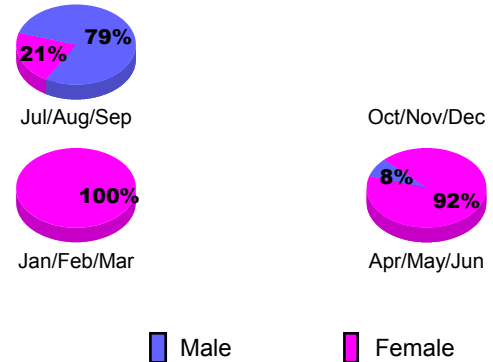

GMT: **Kenneth Schwols**

Location: **NEBRASKA**

GMT CA: **1**

CLUBS

Month	New Club Goal	Actual New Clubs	Actual Dropped Clubs	Gain/Loss of Clubs
2012-2013				
Jul/Aug/Sep		0	0	0
Oct/Nov/Dec		0	0	0
Jan/Feb/Mar		0	0	0
Apr/May/June		0	0	0
Totals		0	0	0

Club Results 2012-2013
Goal, New, Dropped, Gain/Loss

YTD Status Quo Clubs 2012-2013

Status Quo Clubs Compared to Status Quo Members

Club Gain/Loss 2012-2013

MEMBERSHIP

Month	Net Memb Goal	Actual New Memb	Actual Dropped Memb	Gain/Loss of Memb
2012-2013				
Jul/Aug/Sep		18	34	-16
Oct/Nov/Dec		13	23	-10
Jan/Feb/Mar		28	30	-2
Apr/May/June		39	27	12
Totals		98	114	-16

Membership Results 2012-2013
Goal, New, Dropped, Gain/Loss

Gender Comparison 2012-2013

Membership Gain/Loss 2012-2013